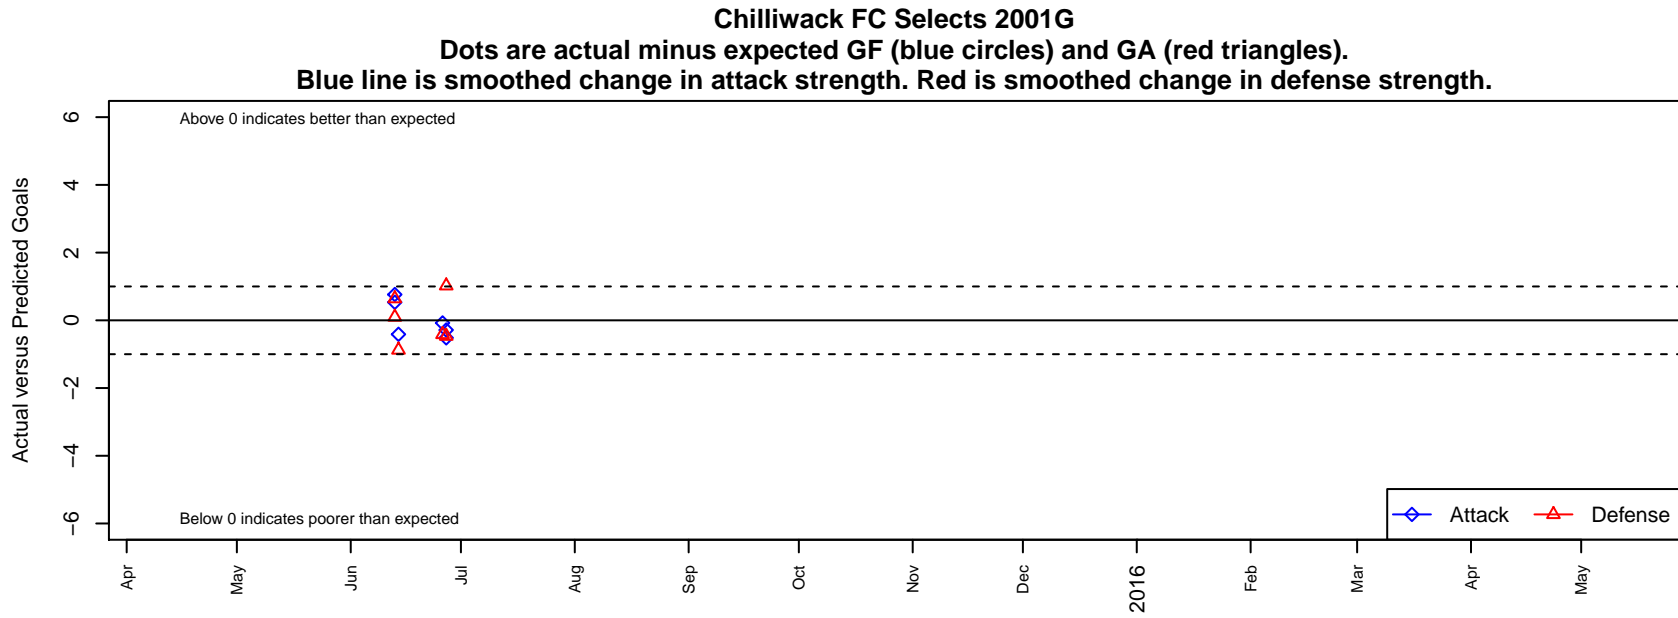

# Chilliwack FC Selects 2001G

, BC  
G01 total strength=1210  
attack=2.44 defense=7.03

alt names used:

Venues played:  
2015 Starfire Spring Classic GU15  
2015 Baker Blast COPA U15

<b>date</b>	<b>home</b>		<b>away</b>		<b>venue</b>	<b>pred.home</b>	<b>pred.away</b>
2015-06-27	Kelowna United Chaos 2001G	1	Chilliwack FC Selects 2001G	0	2015 Baker Blast COPA U15	2.02	0.52
2015-06-27	Chilliwack FC Selects 2001G	0	Magnuson Ford Warriors 2001G	2	2015 Baker Blast COPA U15	0.29	1.53
2015-06-26	Chilliwack FC Selects 2001G	0	Vernon United Girls G00	2	2015 Baker Blast COPA U15	0.08	1.58
2015-06-14	LWPFC White Piranhas G00	2	Chilliwack FC Selects 2001G	0	2015 Starfire Spring Classic GU15	1.12	0.41
2015-06-13	Chilliwack FC Selects 2001G	1	Cheney Storm FC G00	1	2015 Starfire Spring Classic GU15	0.47	1.10
2015-06-13	Chilliwack FC Selects 2001G	2	MRFC Blue G00	0	2015 Starfire Spring Classic GU15	1.24	0.64